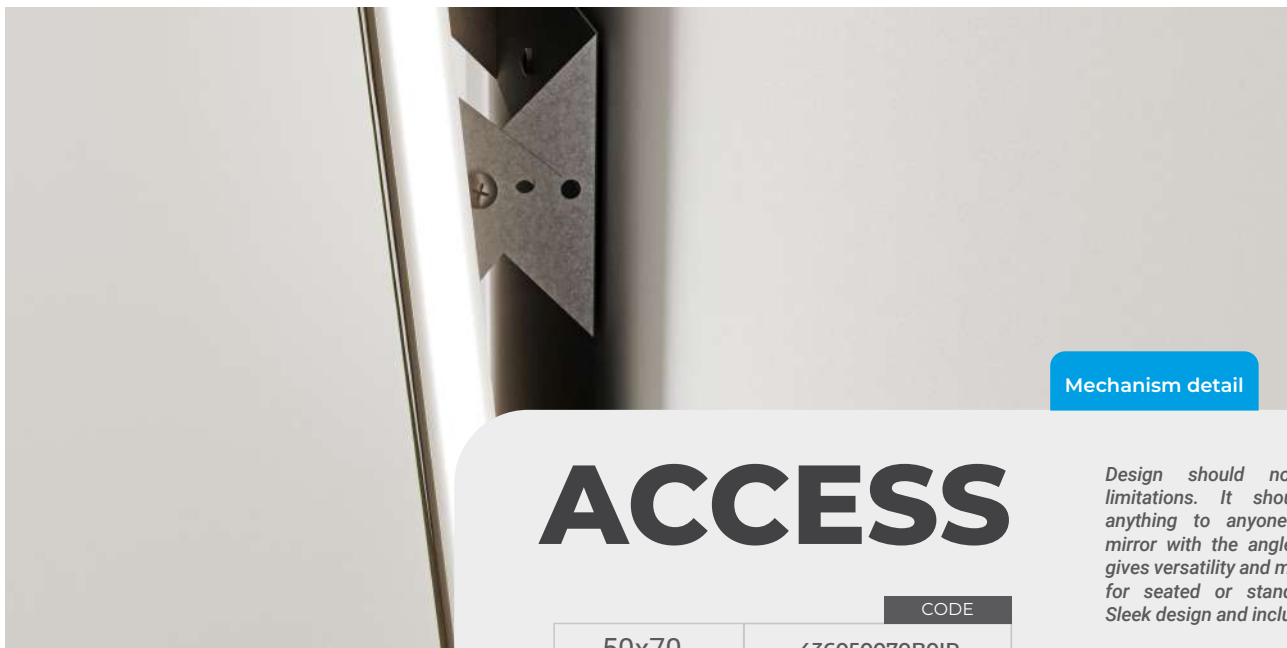

27

Infra-red sensor

Back lit

BI-LED + dimmer

Demister

Auto Power Save

Water resistant

3 Years warranty

Mechanism detail

ACCESS

CODE

50x70	436050070B01R
60x80	436060080B01R

Due to its unique nature, the Access mirror cannot be installed in a landscape direction.

Design should not have any limitations. It should not limit anything to anyone. The Access mirror with the angled tilting glass gives versatility and makes it suitable for seated or standing positions. Sleek design and inclusive living.