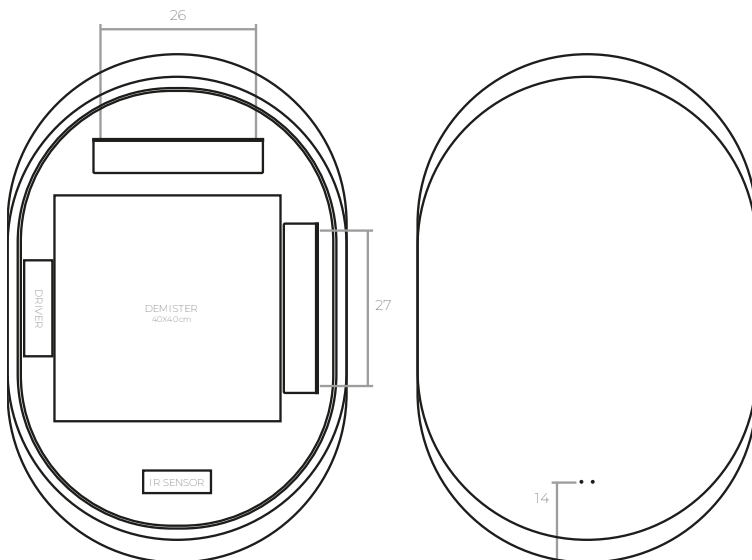

### PACKAGING

Interior protection	<i>Expanded PS slotted (35x40mm)</i>
Outer package	<i>Cardboard box Cardboard corner protectors (x4)</i>
ID label	<i>100x150 label (client / ref. / descrip.) 100x38 label (client / ref. / descrip.)</i>

## DRAWING

45X90

60X90

### MIRROR

SIZE	POWER	LUMENS
80X60	16 W	1750 lm
100X80	22 W	2350 lm
120X80	25 W	3650 lm

### OPTIONAL ELEMENTS

	POWER	LUMENS
<b>DEMISTER</b>		
40X40*	40	X
<b>MAGNIFICATION</b>	6	650
<b>BT SPEAKERS</b>	3	X

\* The standard size of the demister film used by ID BATH AND SPA Ltd is 40x40cm. However, the size of the mirror or the placement of optional elements may affect its installation, requiring the use of panels with different dimensions.