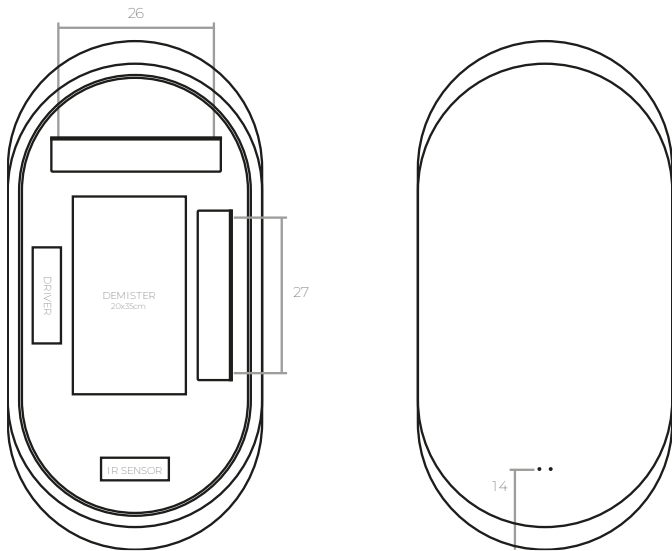

### CATALOG SIZES

45x90

60x90

### PACKAGING

Interior protection	<i>Expanded PS slotted (35x40mm)</i>
Outer package	<i>Cardboard box Cardboard corner protectors (x4)</i>
ID label	<i>100x150 label (client / ref. / descrip.) 100x38 label (client / ref. / descrip.)</i>

## DRAWING

45X90

60X90

### OPTIONAL ELEMENTS

	POWER	LUMENS
<b>DEMISTER</b>		
40X40*	40	X
<b>MAGNIFICATION</b>	6	650
<b>BT SPEAKERS</b>	3	X

\* The standard size of the demister film used by ID BATH AND SPA Ltd is 40x40cm. However, the size of the mirror or the placement of optional elements may affect its installation, requiring the use of panels with different dimensions.