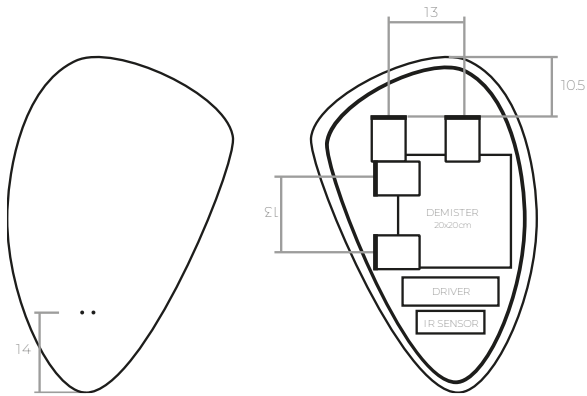

CERTIFICATIONS

AIDIMME: 22003059 (SECURITY)

IMQ TECNOCREA: GENEX210101.00 (HARMONIZED)

DRAWING

40x60