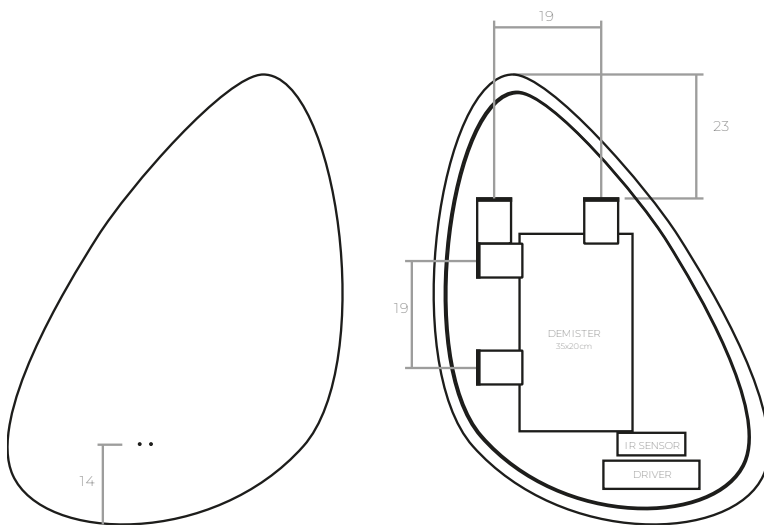

CERTIFICATIONS

AIDIMME: 22003059 (SECURITY)

IMQ TECNOCREA: GENEX210101.00 (HARMONIZED)

DRAWING

40x60

60x80