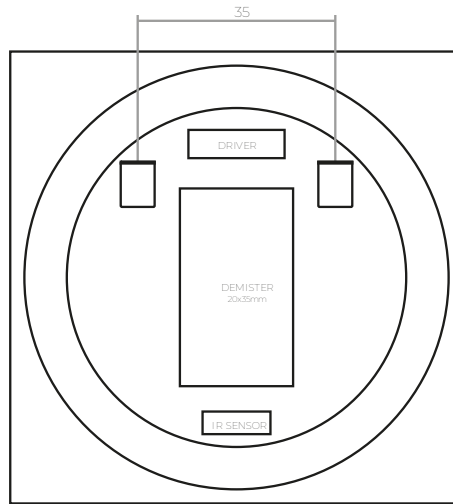

DRAWING

80x80

BACK

FEATURES

REF: AV

DEMISTER FILM. Heated film installed on the back of the mirror.

*Up to 120cm: 1 unit. From 120 to 150cm: 2 units. 160cm or more: 3 units.

FRONTAL INFRARED SENSOR. Acts to turn on/off LED and Demister, change Bi-LED ambient lighting and dim or increase light intensity.