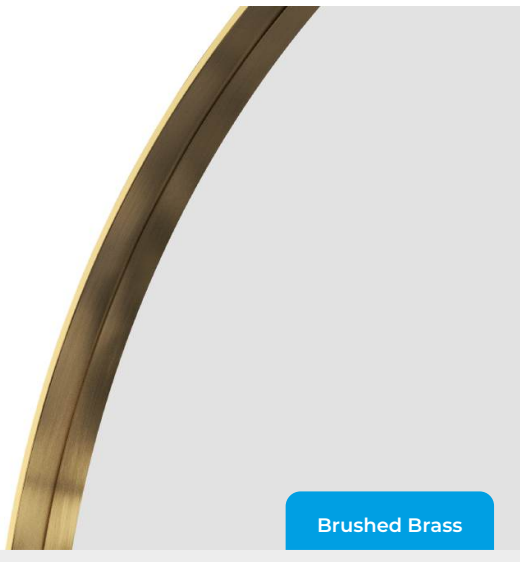

06

Infra-red sensor

Back lit

BI-LED + dimmer

Demister

Auto Power Save

Water resistant

3 Years warranty

Copper

Brushed Brass

KIDMAN

CODE

60∅	Black	117DIA060FOIR
80∅	Black	117DIA080FOIR
60∅	Copper	305DIA060FOIR
80∅	Copper	305DIA080FOIR
60∅	Brushed Brass	118DIA060FOIR
80∅	Brushed Brass	118DIA080FOIR

The mirrored glass in the elegant *Kidman* collection is recessed back from the brushed brass, black lacquered or the beautiful brushed copper frame helping to give a sense of depth to the bathroom.